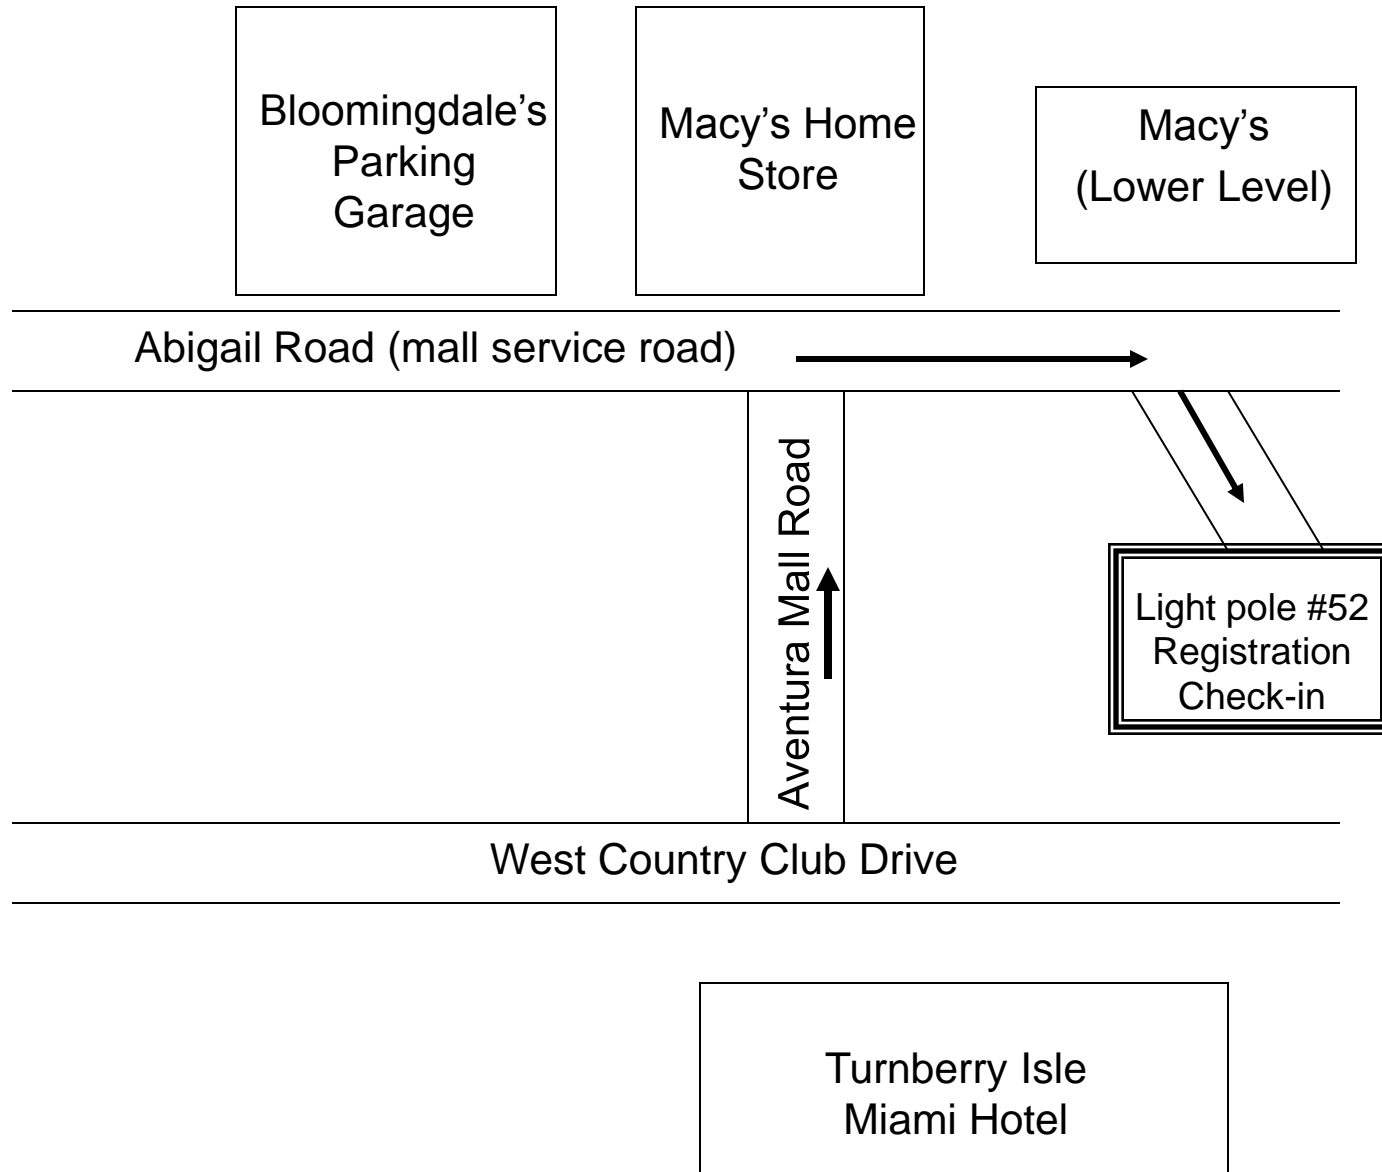

Aventura Mall Back Parking Lot

Light Post 52

Company

Macy's

Dockers

Sport -
Mall

W Co

Club Dr

Spoke Rd

Abigail Rd

W Country Club Dr